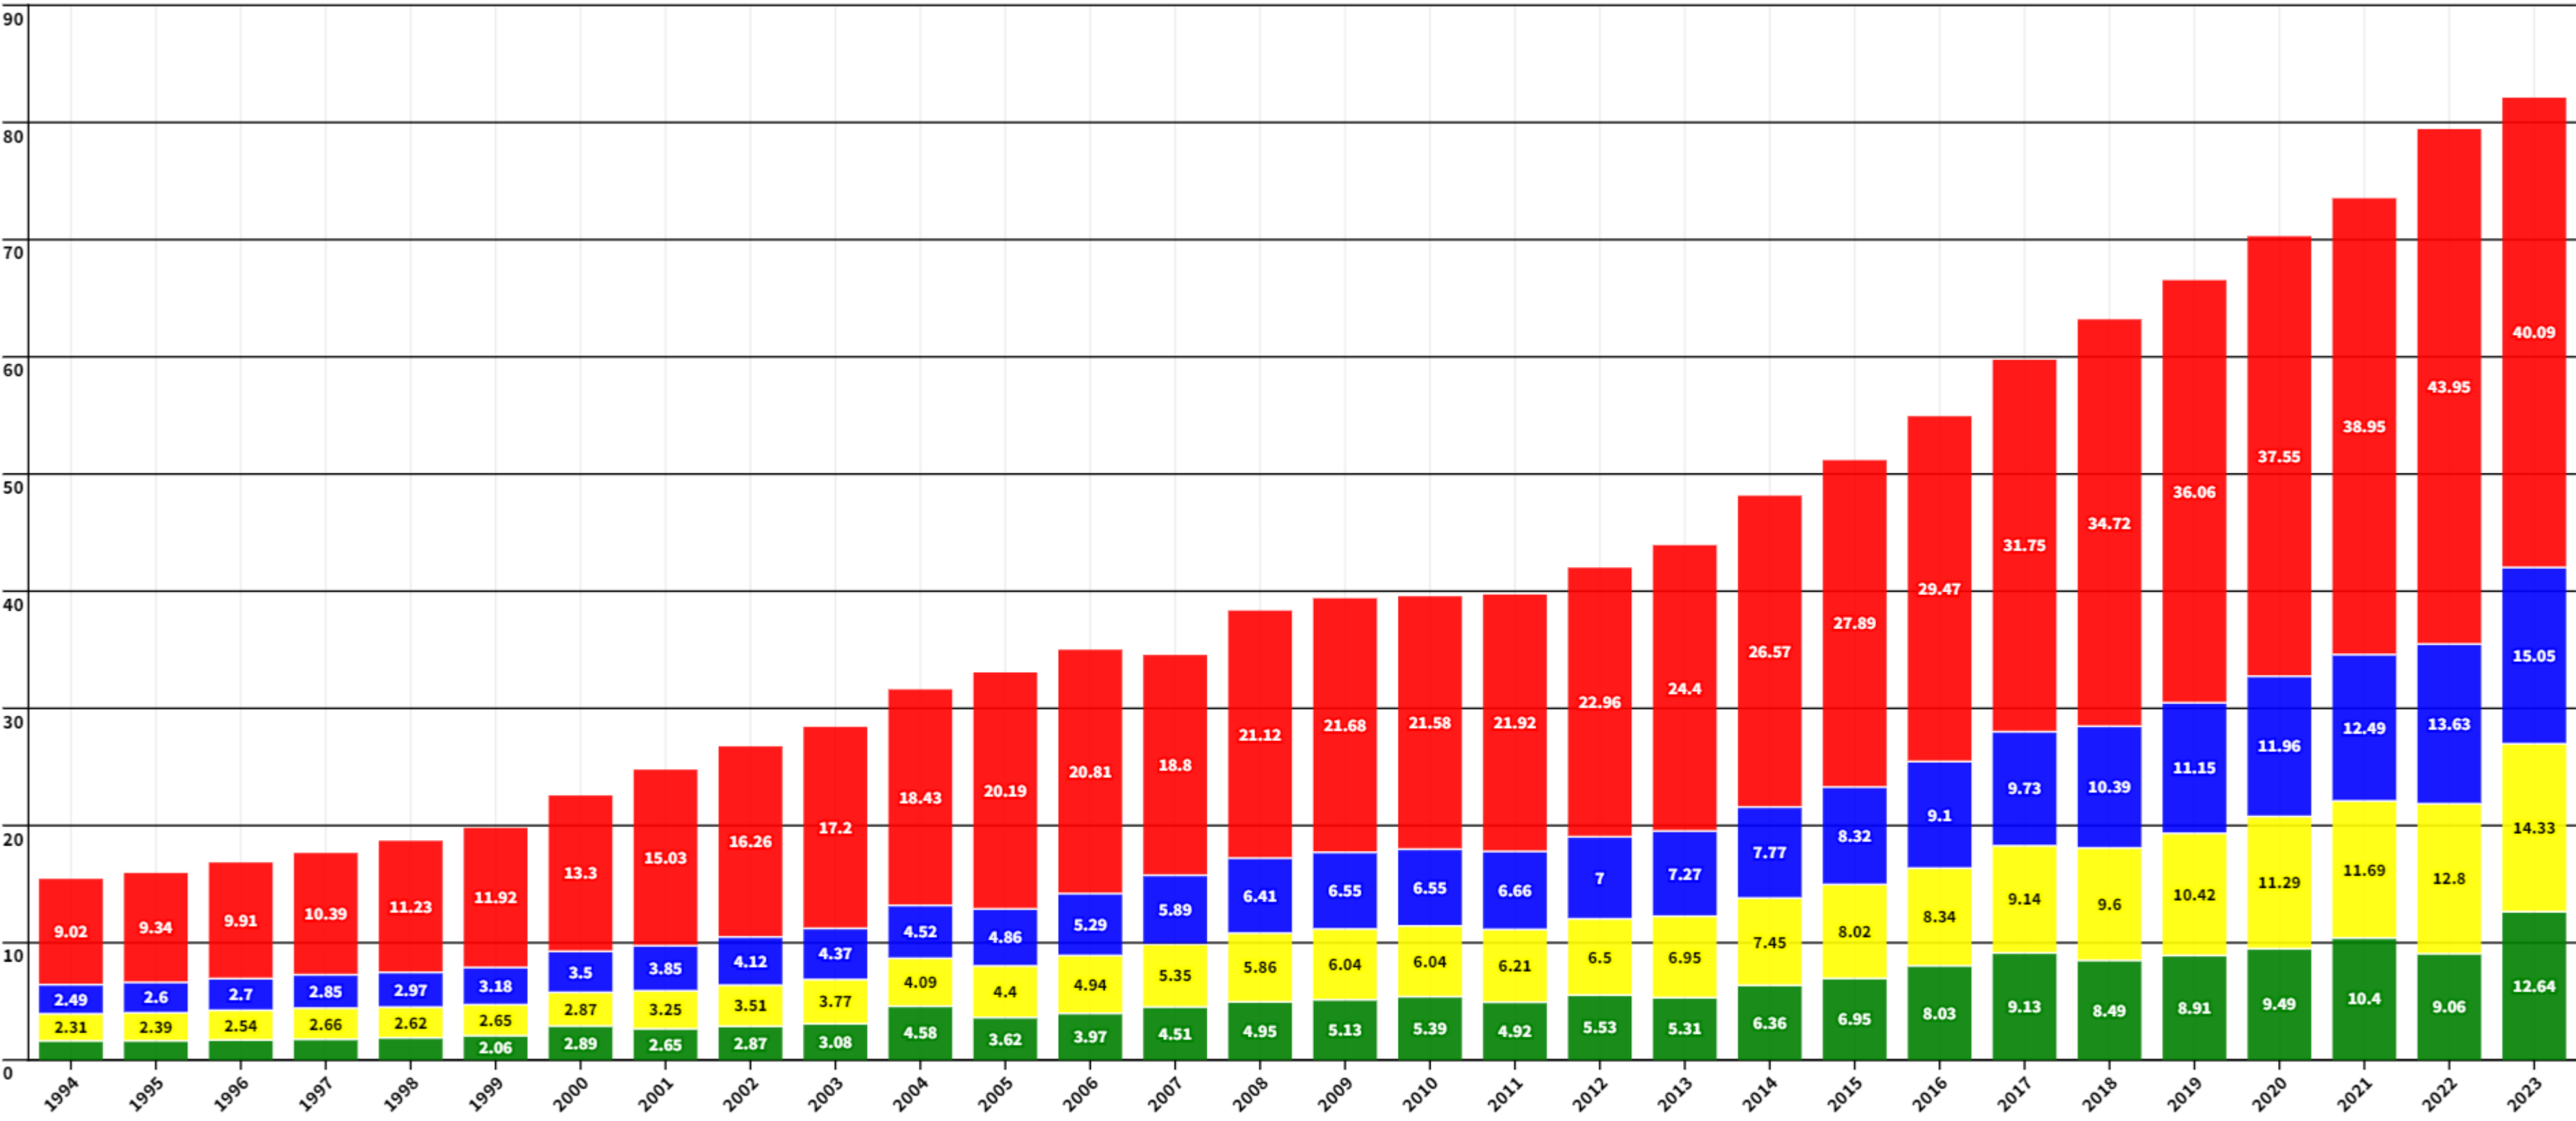

Texas Property Tax Levies

1994 - 2023

Tax Levy in Billions \$

Tax Year

SPD Levy County Levy City Levy School Levy

Source: Texas Comptroller of Public Accounts
Updated as of 1/3/2024